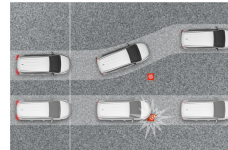

SHARE IN THE SAFETY

Be on your way while making sure you stay out of harm's way. With a machine this powerful, it's important that you and your family feel safe. The Innova is equipped with safety features that gives you and your family the protection you deserve.