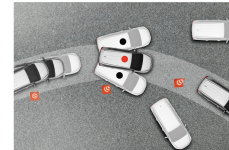

SHARE IN THE SAFETY

Be on your way while making sure you stay out of harm's way. With a machine this powerful, it's important that you and your family feel safe. The Innova is equipped with safety features that gives you and your family the protection you deserve.